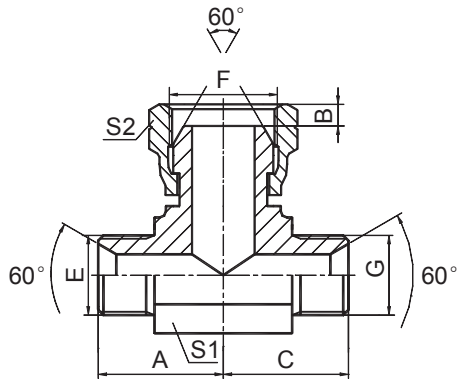

# 过渡接头 ADAPTER

## BB

英管外螺纹 60° 内锥 / 英管内螺纹 60° 外锥 三通  
 BSP MALE 60° SEAT / BSP FEMALE  
 60° CONE BRANCH TEE

代号 PART NO.	螺 纹 THREAD			尺 寸 DIMENSIONS						
	E	F	G			A	B	C	S1	S2
BB-02	G1/8"X28	G1/8"X28	G1/8"X28			19.8	5.5	19.8	11	14
BB-04	G1/4"X19	G1/4"X19	G1/4"X19			24.5	5.5	24.5	14	19
BB-06	G3/8"X19	G3/8"X19	G3/8"X19			27.5	6.3	27.5	16	22
BB-08	G1/2"X14	G1/2"X14	G1/2"X14			34.5	7.5	34.5	22	27
BB-12	G3/4"X14	G3/4"X14	G3/4"X14			40	10.9	40	27	32
BB-16	G1"X11	G1"X11	G1"X11			46	11.7	46	33	41
BB-20	G1.1/4"X11	G1.1/4"X11	G1.1/4"X11			50.5	11	50.5	41	50
BB-24	G1.1/2"X11	G1.1/2"X11	G1.1/2"X11			57.5	13	57.5	48	55
BB-32	G2"X11	G2"X11	G2"X11			72.5	16	72.5	63	70